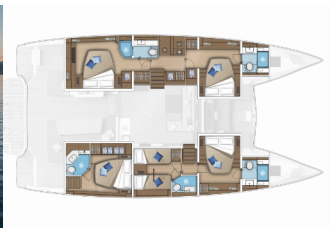

LAGOON 55

Tri Wing (2024)

Allure Navis D.O.O. • Antuna Branka Šimića 33 • 21000 Split • Croatia

Phone: +385 95 502 0094

Phone 2: +385 99 844 2210

E-mail: info@allure-navis.com

Web: www.allure-navis.com

Yacht Base	Marina Kastela, Croazia
Yacht ID	9666
Yacht Brands	Lagoon
Yacht Name	Tri Wing
Production Year	2024
Length	60 Ft
Cabins	5 + 2
Berths	10 + 2
WC/Shower	5 + 1