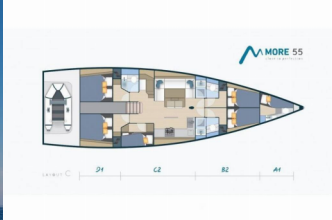

MORE 55

Lia Of Sweden (2016)

Allure Navis D.O.O. • Antuna Branka Šimića 33 • 21000 Split • Croatia

Phone: +385 95 502 0094

Phone 2: +385 99 844 2210

E-mail: info@allure-navis.com

Web: www.allure-navis.com

Yacht Base	Marina Kastela, Croazia
Yacht ID	9541
Yacht Brands	More Boats
Yacht Name	Lia Of Sweden
Production Year	2016
Length	55 Ft
Cabins	5 + 1
Berths	10 + 1 + 1
Max Persons	12
WC/Shower	3 + 1