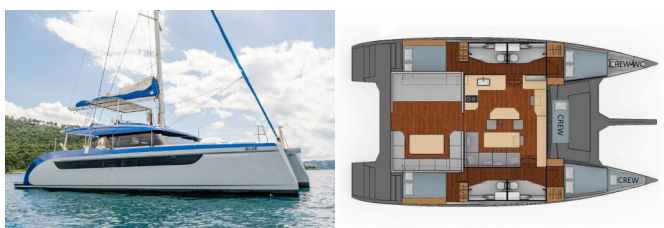

LUNA 49

Blue (2022)

Allure Navis D.O.O. • Antuna Branka Šimića 33 • 21000 Split • Croatia

Phone: +385 95 502 0094

Phone 2: +385 99 844 2210

E-mail: info@allure-navis.com

Web: www.allure-navis.com

Yacht Base	Split, MCI Marine Club International, Croazia
Yacht ID	9498
Yacht Brands	Luna Catamarans
Yacht Name	Blue
Production Year	2022
Length	49 Ft
Cabins	4 + 2
Berths	8 + 2
WC/Shower	4 + 1