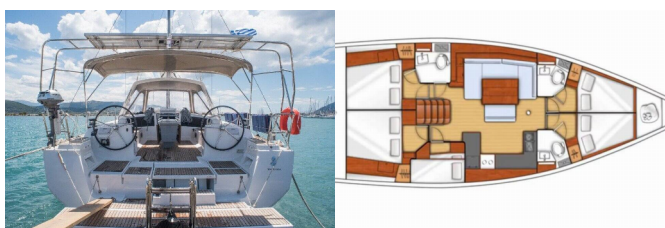

OCEANIS 48

Don Quixote (2015)

Allure Navis D.O.O. • Antuna Branka Šimića 33 • 21000 Split • Croatia

Phone: +385 95 502 0094

Phone 2: +385 99 844 2210

E-mail: info@allure-navis.com

Web: www.allure-navis.com

Yacht Base	Port Of Avdira, Grecia
Yacht ID	9291
Yacht Brands	Beneteau
Yacht Name	Don Quixote
Production Year	2015
Length	48 Ft
Cabins	5
Berths	10
WC/Shower	3