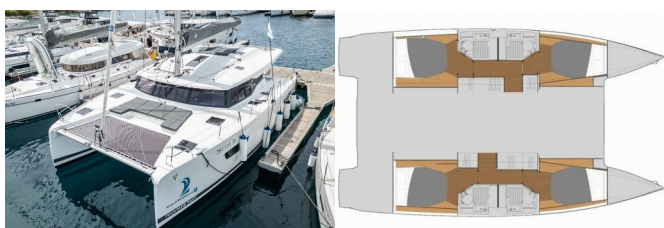

Yacht Base	Marina Kremik, Primosten, Croazia
Yacht ID	9236
Yacht Brands	Fountaine Pajot
Yacht Name	Livia Augusta
Production Year	2023
Length	41 Ft
Cabins	4
Berths	8 + 2
WC/Shower	4

ATTREZZATURE DI COPERTA: Doccetta esterna, Tavolo pozzetto, Tendalino, Tender, Varricello Salpancore