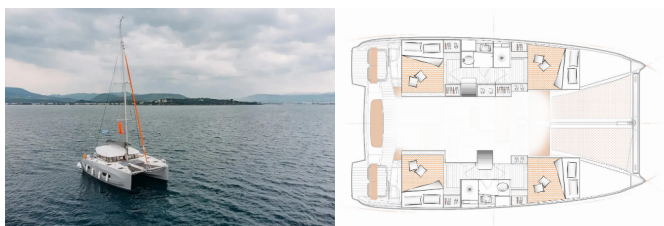

EXCESS 11

Lydia (2025)

Allure Navis D.O.O. • Antuna Branka Šimića 33 • 21000 Split • Croatia

Phone: +385 95 502 0094

Phone 2: +385 99 844 2210

E-mail: info@allure-navis.com

Web: www.allure-navis.com

ATTREZZATURE DI COPERTA: Paraspruzzi, Tendalino

CUCINA: Creatore di caffè, Frigorifero, Macchina del ghiaccio

ELETTRAUTO YACHT: Pannelli solari

INTERIOR: WC elettrici

L'INTRATTENIMENTO: Radio CD player + USB

NAVIGAZIONE: Autopilota, GPS chart plotter, Radar

Yacht Base	Lefkas, Nikiana Marina, Grecia
Yacht ID	9180
Yacht Brands	Excess
Yacht Name	Lydia
Production Year	2025
Length	37 Ft
Cabins	4
Berths	8
Max Persons	10
WC/Shower	2