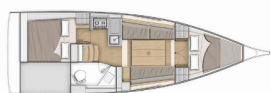

OCEANIS 30.1

Peanut (2020)

Allure Navis D.O.O. • Antuna Branka Šimića 33 • 21000 Split • Croatia

Phone: +385 95 502 0094

Phone 2: +385 99 844 2210

E-mail: info@allure-navis.com

Web: www.allure-navis.com

Yacht Base	BVI, Tortola, Ritter House Marina, Isole Vergini Britanniche
Yacht ID	9089
Yacht Brands	Beneteau
Yacht Name	Peanut
Production Year	2020
Length	31 Ft
Cabins	2
Berths	4
WC/Shower	1