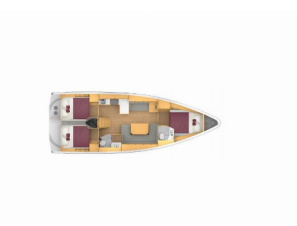

BAVARIA C42

Onyx (2025)

Allure Navis D.O.O. • Antuna Branka Šimića 33 • 21000 Split • Croatia

Phone: +385 95 502 0094

Phone 2: +385 99 844 2210

E-mail: info@allure-navis.com

Web: www.allure-navis.com

Yacht Base	Marina Kastela, Croazia
Yacht ID	9075
Yacht Brands	Bavaria
Yacht Name	Onyx
Production Year	2025
Length	41 Ft
Cabins	3
Berths	6 + 2
Max Persons	8
WC/Shower	2