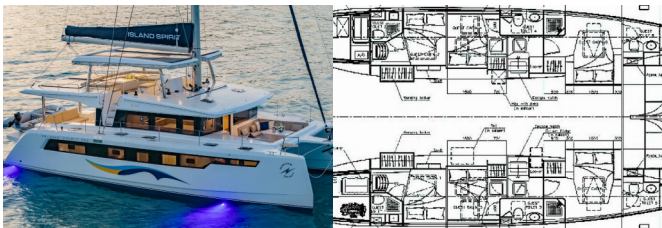

Yacht Base	Phuket, Yacht Haven Marina, Tailandia
Yacht ID	9033
Yacht Brands	Island Spirit Yachts
Yacht Name	Electric E-Motion
Production Year	2026
Length	52 Ft
Cabins	5 + 1
Berths	10 + 2
Max Persons	12
WC/Shower	6

L'INTRATTENIMENTO: Altoparlanti interni, Casse in pozzetto, Underwater lights

NAVIGAZIONE: GPS plotter cartografico - Pozzetto, Helm station, Radar

VELE: Winch elettrico

PRICE AND AVAILABILITY

Island Spirit 525E Electric E-Motion (2026)