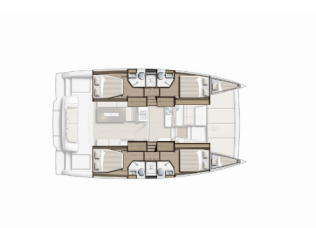

BALI 4.2

Solanna (2026)

Allure Navis D.O.O. • Antuna Branka Šimića 33 • 21000 Split • Croatia

Phone: +385 95 502 0094

Phone 2: +385 99 844 2210

E-mail: info@allure-navis.com

Web: www.allure-navis.com

Yacht Base	Lefkas, Perigiali, Grecia
Yacht ID	8996
Yacht Brands	Catana
Yacht Name	Solanna
Production Year	2026
Length	42 Ft
Cabins	4 + 2
Berths	8 + 2 + 2
WC/Shower	4

ATTREZZATURE DI COPERTA: Doccetta esterna, Motore fuoribordo, Passerella, Scaletta per risalita, Tavolo pozzetto, Tendalino, Tender, Varricello Salpancore

COMFORT: Asciugamani, Biancheria da letto, Cuscini per pozzetto

CUCINA: Frigorifero, Utensili da cucina

ELETTRAUTO YACHT: Aria condizionata, Dissalatori, Generatore, Inverter, Pannelli solari

INTERIOR: WC elettrici

L'INTRATTENIMENTO: Attrezzatura da snorkeling

NAVIGAZIONE: Autopilota, GPS chart plotter

SICUREZZA: Radio VHF, Rettunginsel

VELE: Lazy jacks