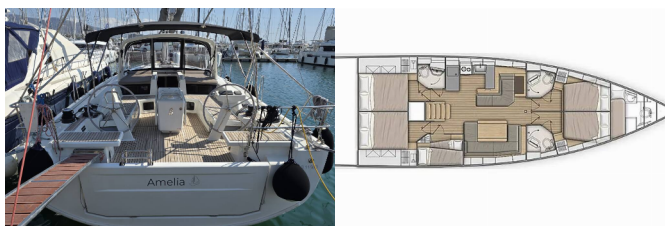

OCEANIS 51.1

Amelia (2018)

Allure Navis D.O.O. • Antuna Branka Šimića 33 • 21000 Split • Croatia

Phone: +385 95 502 0094

Phone 2: +385 99 844 2210

E-mail: info@allure-navis.com

Web: www.allure-navis.com

Yacht Base	Athens, Alimos Marina, Grecia
Yacht ID	8928
Yacht Brands	Beneteau
Yacht Name	Amelia
Production Year	2018
Length	52 Ft
Cabins	5 + 1
Berths	10 + 1
Max Persons	12
WC/Shower	3 + 1