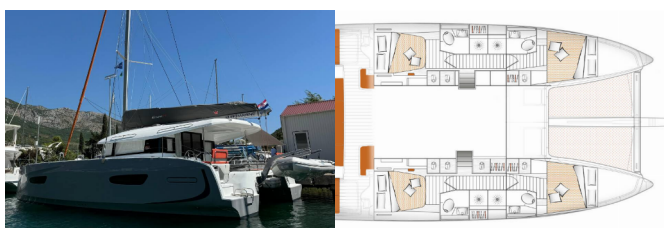

EXCESS 14

Blue Kiss (2024)

Allure Navis D.O.O. • Antuna Branka Šimića 33 • 21000 Split • Croatia

Phone: +385 95 502 0094

Phone 2: +385 99 844 2210

E-mail: info@allure-navis.com

Web: www.allure-navis.com

Yacht Base	Dubrovnik, Komolac, ACI Marina Dubrovnik, Croazia
Yacht ID	8911
Yacht Brands	Excess
Yacht Name	Blue Kiss
Production Year	2024
Length	46 Ft
Cabins	4 + 2
Berths	8 + 2 + 2
Max Persons	12
WC/Shower	4