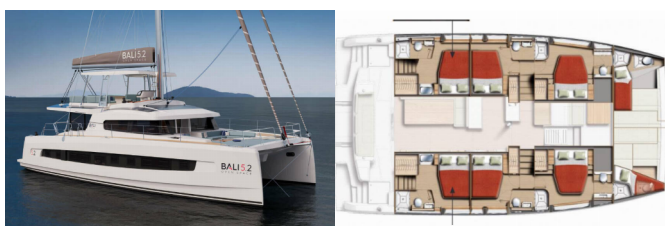

BALI 5.2

Infinity (2026)

Allure Navis D.O.O. • Antuna Branka Šimića 33 • 21000 Split • Croatia

Phone: +385 95 502 0094

Phone 2: +385 99 844 2210

E-mail: info@allure-navis.com

Web: www.allure-navis.com

Yacht Base	Marina Di Portisco, Italia
Yacht ID	8805
Yacht Brands	Catana
Yacht Name	Infinity
Production Year	2026
Length	52 Ft
Cabins	6 + 2
Berths	12 + 2
WC/Shower	6 + 2

ATTREZZATURE DI COPERTA: Barbecue, Flybridge, Motore fuoribordo, Tender

COMFORT: Cuscini per pozzetto

CUCINA: Creatore di caffè, Lavastoviglie, Macchina del ghiaccio

ELETTRAUTO YACHT: Aria condizionata, Dissalatori, Generatore

INTERIOR: Ventilatori elettrici

L'INTRATTENIMENTO: Casse in pozzetto, Radio CD mp3 player

NAVIGAZIONE: Elica di prua, GPS plotter cartografico - Pozzetto