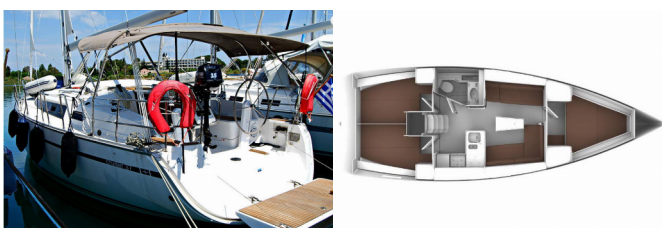

BAVARIA 37

Anemos (2015)

Allure Navis D.O.O. • Antuna Branka Šimića 33 • 21000 Split • Croatia

Phone: +385 95 502 0094

Phone 2: +385 99 844 2210

E-mail: info@allure-navis.com

Web: www.allure-navis.com

Yacht Base	Corfu, Gouvia Marina, Grecia
Yacht ID	8538
Yacht Brands	Bavaria
Yacht Name	Anemos
Production Year	2015
Length	38 Ft
Cabins	3
Berths	6
WC/Shower	1