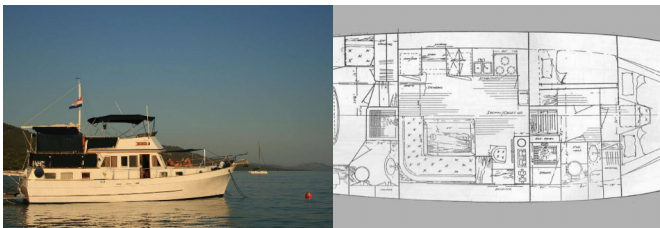

| | |
|------------------------|----------------|
| Yacht Base | Zadar, Croazia |
| Yacht ID | 8364 |
| Yacht Brands | Custom Made |
| Yacht Name | Sea Lion |
| Production Year | 2001 |
| Length | 42 Ft |
| Cabins | 3 |
| Berths | 6 + 2 |
| Max Persons | 8 |
| WC/Shower | 2 |