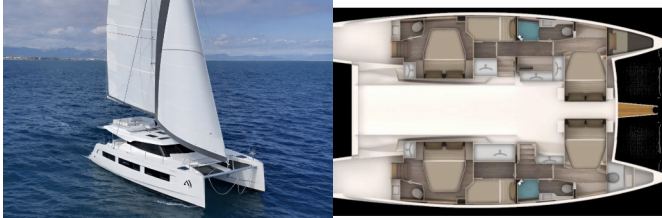

AVENTURA 45

Art J (2026)

Allure Navis D.O.O. • Antuna Branka Šimića 33 • 21000 Split • Croatia

Phone: +385 95 502 0094

Phone 2: +385 99 844 2210

E-mail: info@allure-navis.com

Web: www.allure-navis.com

Yacht Base	Marina Pirovac, Croazia
Yacht ID	8309
Yacht Brands	Aventura Catamarans
Yacht Name	Art J
Production Year	2026
Length	44 Ft
Cabins	6 + 1
Berths	12 + 1
Max Persons	13
WC/Shower	4