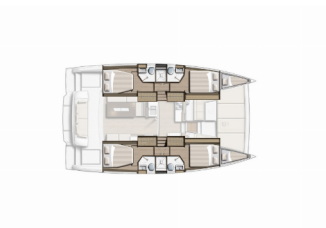

BALI 4.2

Riviera (2025)

Allure Navis D.O.O. • Antuna Branka Šimića 33 • 21000 Split • Croatia

Phone: +385 95 502 0094

Phone 2: +385 99 844 2210

E-mail: info@allure-navis.com

Web: www.allure-navis.com

Yacht Base	Athens, Alimos Marina, Grecia
Yacht ID	8228
Yacht Brands	Catana
Yacht Name	Riviera
Production Year	2025
Length	42 Ft
Cabins	4 + 2
Berths	8 + 2 + 2
Max Persons	12
WC/Shower	4