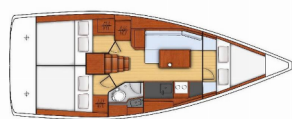

OCEANIS 35

Gala (2016)

Allure Navis D.O.O. • Antuna Branka Šimića 33 • 21000 Split • Croatia

Phone: +385 95 502 0094

Phone 2: +385 99 844 2210

E-mail: info@allure-navis.com

Web: www.allure-navis.com

Yacht Base	ACI Marina Split, Croazia
Yacht ID	8081
Yacht Brands	Beneteau
Yacht Name	Gala
Production Year	2016
Length	34 Ft
Cabins	3
Berths	6 + 2
WC/Shower	1