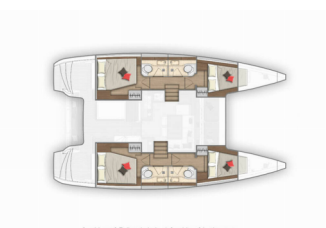

LAGOON 40

Sailor Moon (2020)

Allure Navis D.O.O. • Antuna Branka Šimića 33 • 21000 Split • Croatia

Phone: +385 95 502 0094

Phone 2: +385 99 844 2210

E-mail: info@allure-navis.com

Web: www.allure-navis.com

Yacht Base	Dubrovnik, Komolac, ACI Marina Dubrovnik, Croazia
Yacht ID	8076
Yacht Brands	Lagoon
Yacht Name	Sailor Moon
Production Year	2020
Length	39 Ft
Cabins	4 + 2
Berths	8 + 2 + 2
WC/Shower	4