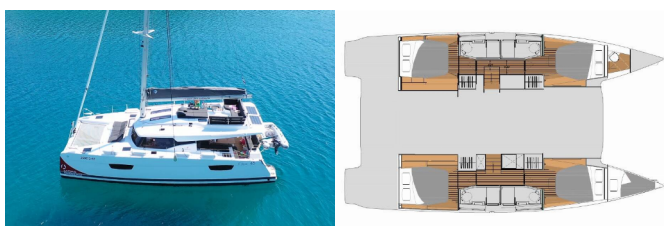

Yacht Base	Trogir, Yachtclub Seget (Marina Baotić), Croazia
Yacht ID	8069
Yacht Brands	Fountaine Pajot
Yacht Name	Summer Flow
Production Year	2023
Length	44 Ft
Cabins	4 + 1
Berths	8 + 2 + 1
Max Persons	11
WC/Shower	4 + 1