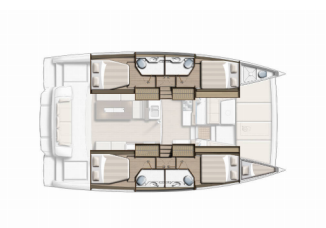

BALI 4.2

Zinfandel (2025)

Allure Navis D.O.O. • Antuna Branka Šimića 33 • 21000 Split • Croatia

Phone: +385 95 502 0094

Phone 2: +385 99 844 2210

E-mail: info@allure-navis.com

Web: www.allure-navis.com

Yacht Base	Marina Pirovac, Croazia
Yacht ID	7968
Yacht Brands	Catana
Yacht Name	Zinfandel
Production Year	2025
Length	42 Ft
Cabins	4 + 1
Berths	8 + 2 + 1
WC/Shower	4 + 1