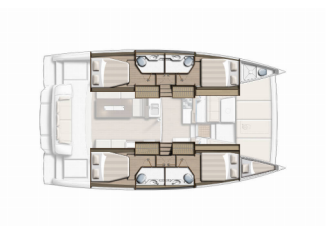

BALI 4.2

Zinfandel (2025)

Allure Navis D.O.O. • Antuna Branka Šimića 33 • 21000 Split • Croatia

Phone: +385 95 502 0094

Phone 2: +385 99 844 2210

E-mail: info@allure-navis.com

Web: www.allure-navis.com

Yacht Base	Marina Pirovac, Croazia
Yacht ID	7968
Yacht Brands	Catana
Yacht Name	Zinfandel
Production Year	2025
Length	42 Ft
Cabins	4 + 1
Berths	8 + 2 + 1
WC/Shower	4 + 1