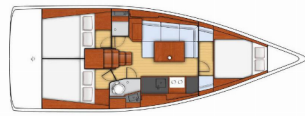

OCEANIS 38

Epicteto (2016)

Allure Navis D.O.O. • Antuna Branka Šimića 33 • 21000 Split • Croatia

Phone: +385 95 502 0094

Phone 2: +385 99 844 2210

E-mail: info@allure-navis.com

Web: www.allure-navis.com

ATTREZZATURE DI COPERTA: Scaletta per risalita, Tavolo pozzetto, Tender, Varricello Salpancore

CUCINA: Fornello, Forno, Frigorifero

ELETTRAUTO YACHT: Inverter

INTERIOR: Tavolo trasformabile

L'INTRATTENIMENTO: Radio mp3 player

NAVIGAZIONE: Autopilota, Depthsounder, GPS chart plotter, Stazione del Vento/Anemometro, Tachimetro

SICUREZZA: Radio VHF

VELE: Lazy bag, Lazy jacks, Self tailing winch

Yacht Base	Marina D'Empuriabrava, Spagna
Yacht ID	7852
Yacht Brands	Beneteau
Yacht Name	Epicteto
Production Year	2016
Length	38 Ft
Cabins	3
Berths	6 + 2
WC/Shower	1