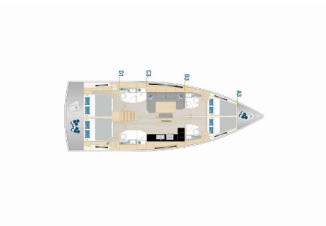

HANSE 460

Captain K (2025)

Allure Navis D.O.O. • Antuna Branka Šimića 33 • 21000 Split • Croatia

Phone: +385 95 502 0094

Phone 2: +385 99 844 2210

E-mail: info@allure-navis.com

Web: www.allure-navis.com

Yacht Base	Athens, Alimos Marina, Grecia
Yacht ID	7688
Yacht Brands	Hanse Yachts
Yacht Name	Captain K
Production Year	2025
Length	48 Ft
Cabins	4
Berths	8 + 2
WC/Shower	4