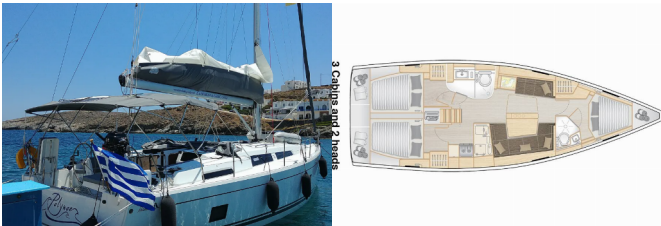

HANSE 418

Polynoe (2021)

Allure Navis D.O.O. • Antuna Branka Šimića 33 • 21000 Split • Croatia

Phone: +385 95 502 0094

Phone 2: +385 99 844 2210

E-mail: info@allure-navis.com

Web: www.allure-navis.com

Yacht Base	Lavrion-Olympic Marine, Grecia
Yacht ID	7567
Yacht Brands	Hanse Yachts
Yacht Name	Polynoe
Production Year	2021
Length	41 Ft
Cabins	3
Berths	6 + 2
WC/Shower	2