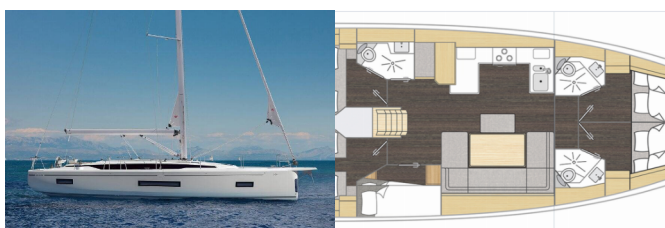

BAVARIA C46

Rib Eye (2025)

Allure Navis D.O.O. • Antuna Branka Šimića 33 • 21000 Split • Croatia

Phone: +385 95 502 0094

Phone 2: +385 99 844 2210

E-mail: info@allure-navis.com

Web: www.allure-navis.com

Yacht Base	Marina Mandalina, Sibenik, Croazia
Yacht ID	7389
Yacht Brands	Bavaria
Yacht Name	Rib Eye
Production Year	2025
Length	48 Ft
Cabins	5
Berths	10 + 2
Max Persons	12
WC/Shower	3