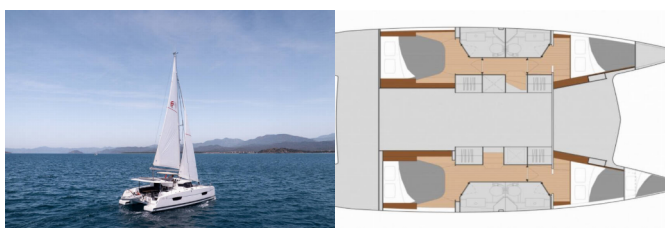

Yacht Base	Fethiye, Yacht Classic Hotel Marina, Turchia
Yacht ID	7378
Yacht Brands	Fountaine Pajot
Yacht Name	Portofino
Production Year	2025
Length	39 Ft
Cabins	4
Berths	8 + 1
Max Persons	9
WC/Shower	4