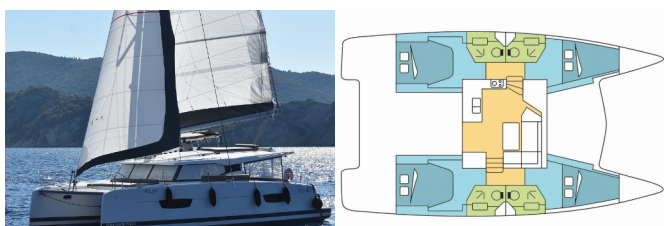

Yacht Base	Lefkas, D-Marin, Grecia
Yacht ID	7374
Yacht Brands	Fountaine Pajot
Yacht Name	Elia
Production Year	2024
Length	39 Ft
Cabins	4
Berths	8
Max Persons	8
WC/Shower	4

ATTREZZATURE DI COPERTA: Paraspruzzi, Tendalino