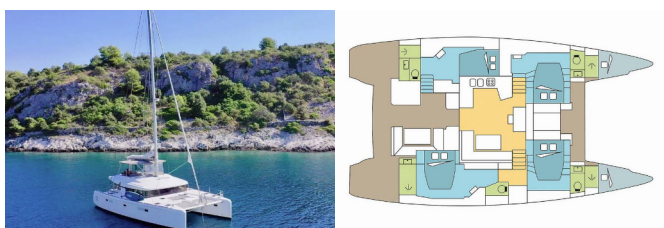

LAGOON 52 F

Jessy (2013)

Allure Navis D.O.O. • Antuna Branka Šimića 33 • 21000 Split • Croatia

Phone: +385 95 502 0094

Phone 2: +385 99 844 2210

E-mail: info@allure-navis.com

Web: www.allure-navis.com

Yacht Base	Marina Pirovac, Croazia
Yacht ID	7373
Yacht Brands	Lagoon
Yacht Name	Jessy
Production Year	2013
Length	52 Ft
Cabins	4 + 2
Berths	8 + 2 + 2
WC/Shower	4 + 2