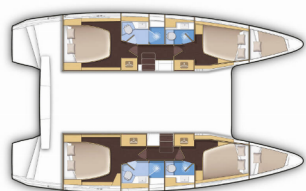

LAGOON 42

Equilibrium (2018)

Allure Navis D.O.O. • Antuna Branka Šimića 33 • 21000 Split • Croatia

Phone: +385 95 502 0094

Phone 2: +385 99 844 2210

E-mail: info@allure-navis.com

Web: www.allure-navis.com

Yacht Base	Corfu, Gouvia Marina, Grecia
Yacht ID	715
Yacht Brands	Lagoon
Yacht Name	Equilibrium
Production Year	2018
Length	42 Ft
Cabins	4 + 2
Berths	8 + 2
Max Persons	12
WC/Shower	4 + 1