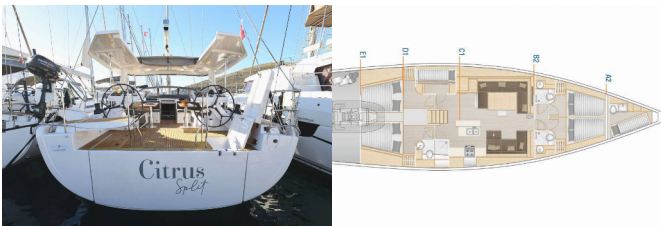

HANSE 588

Citrus (2025)

Allure Navis D.O.O. • Antuna Branka Šimića 33 • 21000 Split • Croatia

Phone: +385 95 502 0094

Phone 2: +385 99 844 2210

E-mail: info@allure-navis.com

Web: www.allure-navis.com

Yacht Base	Trogir, Yachtclub Seget (Marina Baotić), Croazia
Yacht ID	7109
Yacht Brands	Hanse Yachts
Yacht Name	Citrus
Production Year	2025
Length	56 Ft
Cabins	5 + 1
Berths	10 + 2 + 1
Max Persons	11
WC/Shower	3 + 1