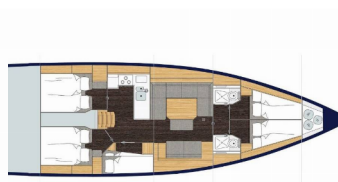

BAVARIA C45

Silver I (2020)

Allure Navis D.O.O. • Antuna Branka Šimića 33 • 21000 Split • Croatia

Phone: +385 95 502 0094

Phone 2: +385 99 844 2210

E-mail: info@allure-navis.com

Web: www.allure-navis.com

Yacht Base	Palairos, Grecia
Yacht ID	7096
Yacht Brands	Bavaria
Yacht Name	Silver I
Production Year	2020
Length	46 Ft
Cabins	5
Berths	10
Max Persons	11
WC/Shower	2