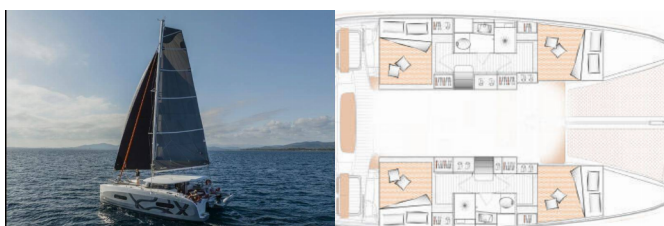

EXCESS 11

Zenith (2025)

Allure Navis D.O.O. • Antuna Branka Šimića 33 • 21000 Split • Croatia

Phone: +385 95 502 0094

Phone 2: +385 99 844 2210

E-mail: info@allure-navis.com

Web: www.allure-navis.com

Yacht Base	Lefkas, D-Marin, Grecia
Yacht ID	7017
Yacht Brands	Excess
Yacht Name	Zenith
Production Year	2025
Length	37 Ft
Cabins	6 + 2
Berths	8 + 2
WC/Shower	2