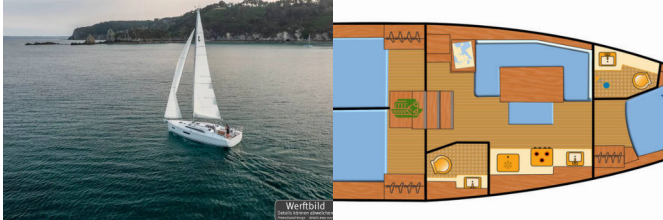

Yacht Base	Marina Kornati, Biograd, Croazia
Yacht ID	6936
Yacht Brands	Beneteau
Yacht Name	Katja
Production Year	2025
Length	39 Ft
Cabins	3
Berths	6 + 2
WC/Shower	2

ATTREZZATURE DI COPERTA: Ancora con catena, Barca gancio (mezzomarinaio), Cime di ormeggio, Deck pennello (spazzalone), Doccetta esterna, Fanale di fonda, Girante, Panchetta, Parabordi, Passerella, Piattaforma da bagno, Pompa di sentina - Manuale, Sailor's knife, Scaletta per risalita, Secchio di plastica, Springleine, Tavolo pozzetto, Teak pozzetto, Tendalino, Tender, Varricello Salpancore

COMFORT: Cuscini per pozzetto

CUCINA: Acqua calda, Fornello, Forno, Frigorifero, Lavello, Sistema a acqua pressurizzato, Utensili da cucina

ELETTRAUTO YACHT: 220V spina, Adattatore, Carica batterie, Converter 220V/12V, Inverter, Pannelli solari, Pompa di sentina - Electric, Prolunga per corrente 220 V, Riscaldamento, Shore cavo di alimentazione, Spine 12V, USB sockets

INTERIOR: Barometro, Electric fans in cabins, Lowerable salon table, Orologio, Safe

L'INTRATTENIMENTO: Altoparlanti interni, Casse in pozzetto, Radio, TV

NAVIGAZIONE: AIS, Autopilota, Binocolo, Bussola da rilevamento, Carte nautiche e nautica guida, Depthsounder, Elica di prua, GPS plotter cartografico - Pozzetto, LED luci di navigazione, Luce di navigazione, Stazione del Vento/Anemometro, Triangoli, Volanti composito, Windex

SICUREZZA: Barra timone di rispetto, Corpetti salvagente autogonfiabili, Estintore, Fuoco accetta, Guard rail, Horseshoe lifebuoy (salvagenti a ferro di cavallo), Kit di pronto soccorso (farmacia), Lampada, Lifelines, Nebbia corno, Radio VHF, Rettungsinsel, Segnali di soccorso, Serbatoio nero, Set di attrezzi, Tronchese

ULTERIORI: Flag

VELE: Gennaker-device, Winch