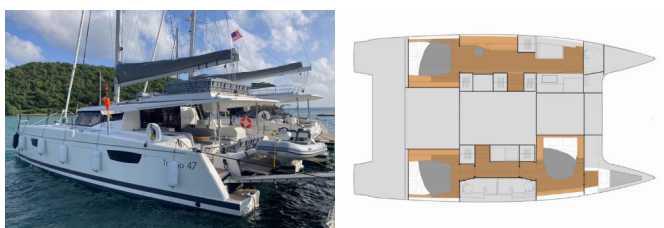

| | |
|------------------------|--------------------------------------------------------|
| Yacht Base | St. Thomas, Frenchtown Marina, Isole Vergini Americane |
| Yacht ID | 6916 |
| Yacht Brands | Fountaine Pajot |
| Yacht Name | Aquaphoria |
| Production Year | 2025 |
| Length | 46 Ft |
| Cabins | 3 |
| Berths | 6 |
| WC/Shower | 3 |