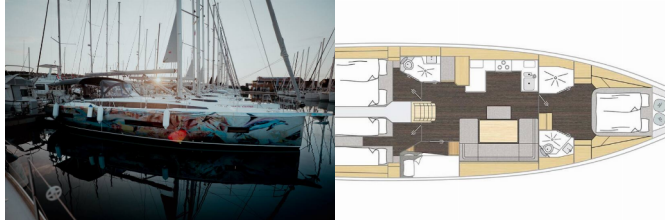

BAVARIA C46

Art N (2025)

Allure Navis D.O.O. • Antuna Branka Šimića 33 • 21000 Split • Croatia

Phone: +385 95 502 0094

Phone 2: +385 99 844 2210

E-mail: info@allure-navis.com

Web: www.allure-navis.com

Yacht Base	Marina Pirovac, Croazia
Yacht ID	6900
Yacht Brands	Bavaria
Yacht Name	Art N
Production Year	2025
Length	48 Ft
Cabins	4
Berths	8 + 2
Max Persons	10
WC/Shower	2