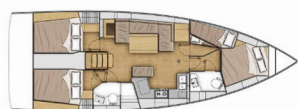

OCEANIS 40.1

Surya (2022)

Allure Navis D.O.O. • Antuna Branka Šimića 33 • 21000 Split • Croatia

Phone: +385 95 502 0094

Phone 2: +385 99 844 2210

E-mail: info@allure-navis.com

Web: www.allure-navis.com

Yacht Base	Corfu, Gouvia Marina, Grecia
Yacht ID	6820
Yacht Brands	Beneteau
Yacht Name	Surya
Production Year	2022
Length	42 Ft
Cabins	4
Berths	8 + 2
WC/Shower	2