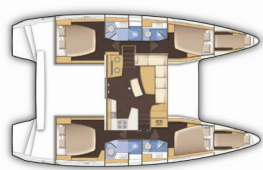

LAGOON 42

Mami (2018)

Allure Navis D.O.O. • Antuna Branka Šimića 33 • 21000 Split • Croatia

Phone: +385 95 502 0094

Phone 2: +385 99 844 2210

E-mail: info@allure-navis.com

Web: www.allure-navis.com

Yacht Base	Phuket, Yacht Haven Marina, Thailandia
Yacht ID	6643
Yacht Brands	Lagoon
Yacht Name	Mami
Production Year	2018
Length	42 Ft
Cabins	4 + 2
Berths	8 + 2
WC/Shower	4

ELETTRAUTO YACHT: Aria condizionata, Batteria, Dissalatori, Generatore, Inverter

INTERIOR: Appendiabiti, Convertible table in salon, Electric fans in cabins, Maniglia per pompa di sentina, Scopino da bagno