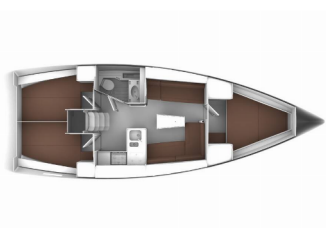

BAVARIA CRUISER 37

Sea Hope (2016)

Allure Navis D.O.O. • Antuna Branka Šimića 33 • 21000 Split • Croatia

Phone: +385 95 502 0094

Phone 2: +385 99 844 2210

E-mail: info@allure-navis.com

Web: www.allure-navis.com

ATTREZZATURE DI COPERTA: Motore fuoribordo, Paraspruzzi, Tavolo pozzetto, Tendalino, Tender, Varricello Salpancore

COMFORT: Lenzuola e asciugamani

CUCINA: Frigorifero

ELETTRAUTO YACHT: Pannelli solari

L'INTRATTENIMENTO: Lettore CD

NAVIGAZIONE: Autopilota, Depthsounder, Elica di prua, GPS, Tachimetro, Wind/speed/depth instruments

SICUREZZA: Giubbotti di salvataggio, Horseshoe lifebuoy (salvagenti a ferro di cavallo), Radio VHF, Rettungsinsel, Serbatoio nero

Yacht Base	Corfu, Gouvia Marina, Grecia
Yacht ID	660
Yacht Brands	Bavaria
Yacht Name	Sea Hope
Production Year	2016
Length	37 Ft
Cabins	3
Berths	6
Max Persons	8
WC/Shower	1