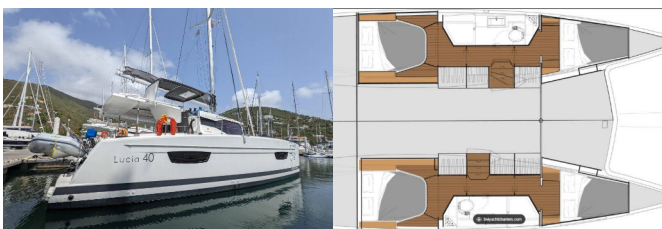

Yacht Base	St. Thomas, Frenchtown Marina, Isole Vergini Americane
Yacht ID	6085
Yacht Brands	Fountaine Pajot
Yacht Name	Infinite Blue
Production Year	2020
Length	38 Ft
Cabins	4
Berths	8
Max Persons	8
WC/Shower	2

INTERIOR: WC elettrici

L'INTRATTENIMENTO: Radio, TV

NAVIGAZIONE: Autopilota, GPS chart plotter, Wind/speed/depth instruments

SICUREZZA: Radio VHF, Serbatoio nero

VELE: Lazy bag, Lazy jacks, Winch elettrico