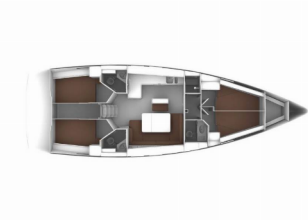

| | |
|------------------------|-----------------------------|
| Yacht Base | Göcek Mucev Marina, Turchia |
| Yacht ID | 6051 |
| Yacht Brands | Bavaria |
| Yacht Name | Just Be |
| Production Year | 2022 |
| Length | 47 Ft |
| Cabins | 4 |
| Berths | 8 + 1 |
| WC/Shower | 3 |