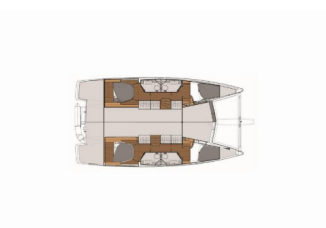

Yacht Base	Fethiye, Yacht Classic Hotel Marina, Turchia
Yacht ID	6020
Yacht Brands	Fountaine Pajot
Yacht Name	Reina
Production Year	2022
Length	41 Ft
Cabins	4 + 2
Berths	8 + 2
Max Persons	10
WC/Shower	4