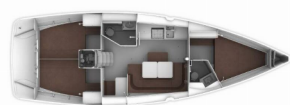

<b>Yacht Base</b>	Setur Göcek Village Port, Turchia
<b>Yacht ID</b>	5967
<b>Yacht Brands</b>	Bavaria
<b>Yacht Name</b>	Northberry
<b>Production Year</b>	2021
<b>Length</b>	41 Ft
<b>Cabins</b>	3
<b>Berths</b>	6
<b>Max Persons</b>	6
<b>WC/Shower</b>	2