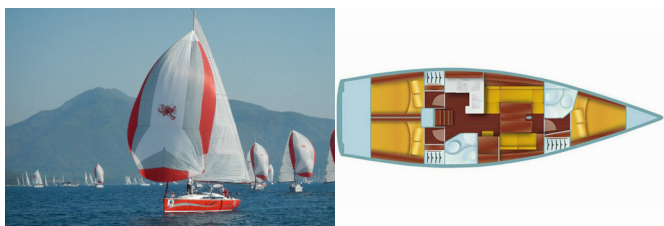

SALONA 41

Wild Bee (2013)

Allure Navis D.O.O. • Antuna Branka Šimića 33 • 21000 Split • Croatia

Phone: +385 95 502 0094

Phone 2: +385 99 844 2210

E-mail: info@allure-navis.com

Web: www.allure-navis.com

Yacht Base	Marmaris Adakoy Marina, Turchia
Yacht ID	5865
Yacht Brands	AD Boats
Yacht Name	Wild Bee
Production Year	2013
Length	41 Ft
Cabins	3
Berths	6 + 2
WC/Shower	2