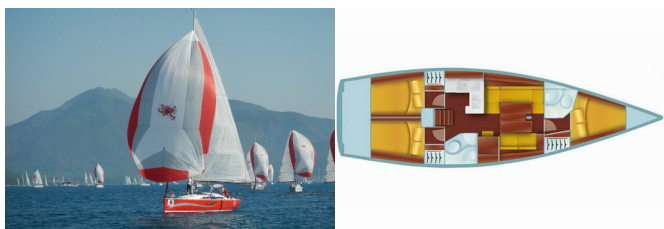

| | |
|------------------------|---------------------------------|
| Yacht Base | Marmaris Adakoy Marina, Turchia |
| Yacht ID | 5864 |
| Yacht Brands | AD Boats |
| Yacht Name | White Butterfly |
| Production Year | 2013 |
| Length | 41 Ft |
| Cabins | 3 |
| Berths | 6 + 2 |
| WC/Shower | 2 |