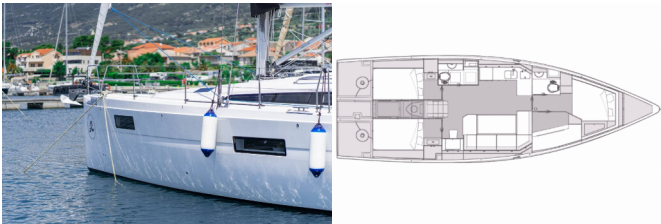

ELAN IMPRESSION 45

Skipper's Girl (2024)

Allure Navis D.O.O. • Antuna Branka Šimića 33 • 21000 Split • Croatia

Phone: +385 95 502 0094

Phone 2: +385 99 844 2210

E-mail: info@allure-navis.com

Web: www.allure-navis.com

Yacht Base	Marina Kastela, Croazia
Yacht ID	5829
Yacht Brands	Elan Marine
Yacht Name	Skipper's Girl
Production Year	2024
Length	45 Ft
Cabins	4
Berths	8 + 2
Max Persons	10
WC/Shower	2

ATTREZZATURE DI COPERTA: Ancora con catena, Cockpit grill, Frigorifero a pozzetto, Paraspruzzi, Piattaforma da bagno, Scaletta per risalita, Teak pozzetto, Teak seats in cockpit, Teak table, Tendalino, Varricello Salpancore