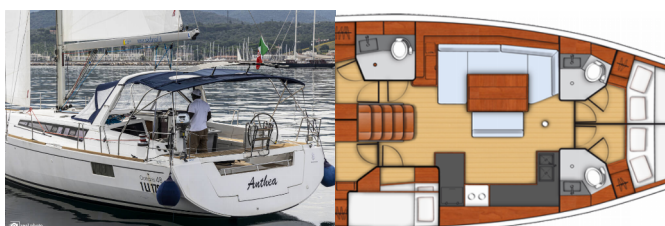

OCEANIS 48

Anthea (2015)

Allure Navis D.O.O. • Antuna Branka Šimića 33 • 21000 Split • Croatia

Phone: +385 95 502 0094

Phone 2: +385 99 844 2210

E-mail: info@allure-navis.com

Web: www.allure-navis.com

| | |
|------------------------|--|
| Yacht Base | Marina Di Scarlino - Follonica, Italia |
| Yacht ID | 571 |
| Yacht Brands | Beneteau |
| Yacht Name | Anthea |
| Production Year | 2015 |
| Length | 48 Ft |
| Cabins | 5 |
| Berths | 10 + 2 |
| WC/Shower | 3 |