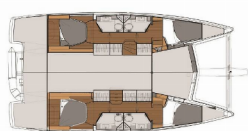

Yacht Base	Marina Punat, Krk, Croazia
Yacht ID	5501
Yacht Brands	Fountaine Pajot
Yacht Name	Luce
Production Year	2017
Length	38 Ft
Cabins	4 + 2
Berths	8 + 2
Max Persons	10
WC/Shower	4

ATTREZZATURE DI COPERTA: Davit, Doccetta esterna, Paraspruzzi, Tavolo pozzetto, Tendalino, Tender, Varricello Salpancore