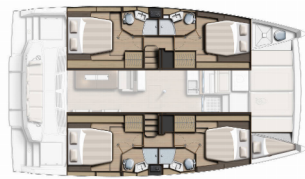

BALI 4.4

Eileen (2024)

Allure Navis D.O.O. • Antuna Branka Šimića 33 • 21000 Split • Croatia

Phone: +385 95 502 0094

Phone 2: +385 99 844 2210

E-mail: info@allure-navis.com

Web: www.allure-navis.com

Yacht Base	Dubrovnik, Komolac, ACI Marina Dubrovnik, Croazia
Yacht ID	5497
Yacht Brands	Catana
Yacht Name	Eileen
Production Year	2024
Length	44 Ft
Cabins	4 + 1
Berths	8 + 1
Max Persons	9
WC/Shower	4 + 1