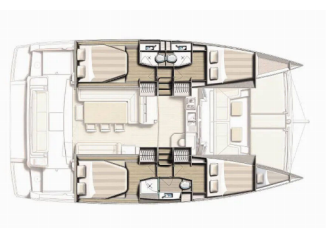

BALI 4.1

Wendy (2019)

Allure Navis D.O.O. • Antuna Branka Šimića 33 • 21000 Split • Croatia

Phone: +385 95 502 0094

Phone 2: +385 99 844 2210

E-mail: info@allure-navis.com

Web: www.allure-navis.com

Yacht Base	Marina Kornati, Biograd, Croazia
Yacht ID	5450
Yacht Brands	Catana
Yacht Name	Wendy
Production Year	2019
Length	41 Ft
Cabins	4 + 1
Berths	8 + 2 + 1
Max Persons	11
WC/Shower	3