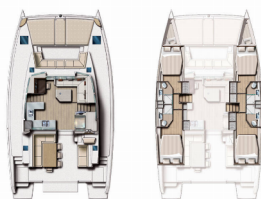

BALI 4.5

Sylvester (2019)

Allure Navis D.O.O. • Antuna Branka Šimića 33 • 21000 Split • Croatia

Phone: +385 95 502 0094

Phone 2: +385 99 844 2210

E-mail: info@allure-navis.com

Web: www.allure-navis.com

ATTREZZATURE DI COPERTA: Ancora, Ancora con catena, Ancora principale, Ausiliari di ancoraggio (Riserva di ancoraggio, ancora di rispetto), Barbecue, Doccetta esterna, Floating rope, Pozzetto tenda piena, Tentalino, Tender, Varricello Salpancore

CUCINA: Acqua calda, Lavello

ELETTRAUTO YACHT: Aria condizionata, Batteria di avviamento, Generatore, Inverter, Pannelli solari, Prolunga per corrente 220 V, Riscaldamento, Service batteries, Shore cavo di alimentazione

L'INTRATTENIMENTO: Radio lettore CD, TV

NAVIGAZIONE: Autopilota, Depthsounder, GPS chart plotter, Log/speed instrument, Stazione del Vento/Anemometro

SICUREZZA: Distress flare scatola, Estintore, Imbracatura di sicurezza (cinture di sicurezza), Kit di pronto soccorso (farmacia), Rettungsinsel, Salvagente + Lampeggiante, Sos Dan Buoy

VELE: Electric halyard winch, Lazy bag, Lazy jacks

Yacht Base	Marina Mandalina, Sibenik, Croazia
Yacht ID	5447
Yacht Brands	Catana
Yacht Name	Sylvester
Production Year	2019
Length	45 Ft
Cabins	4 + 2
Berths	8 + 2 + 2
Max Persons	12
WC/Shower	4